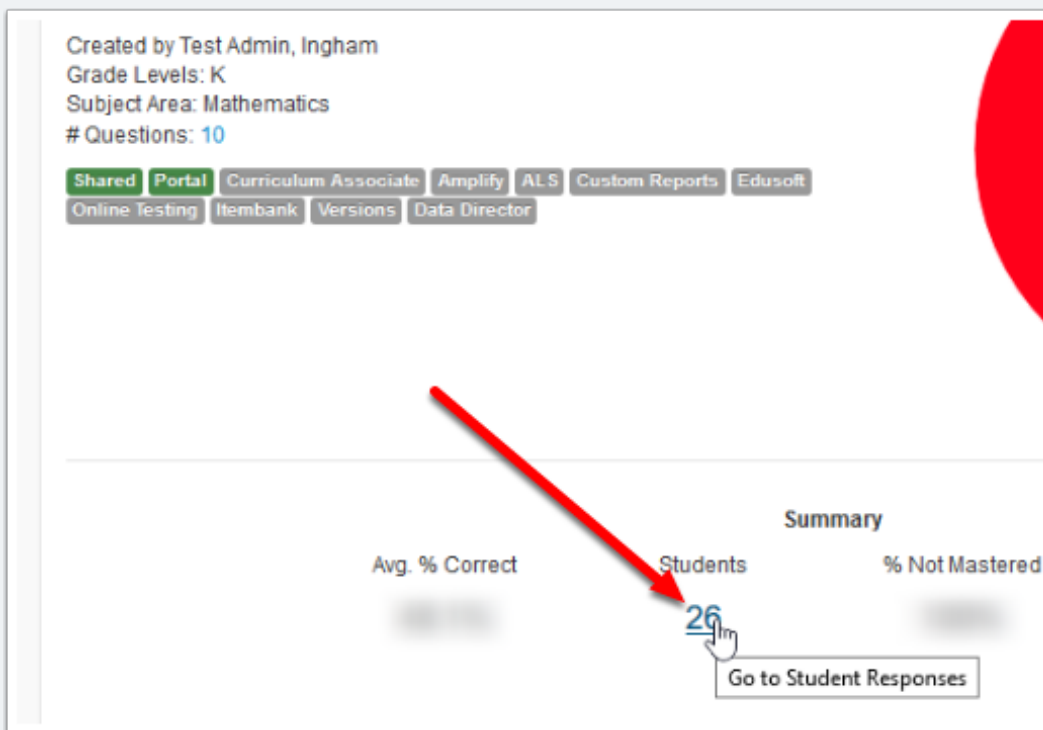

Deleting student responses from an Illuminate assessment

Sometimes you need to remove student responses from an Illuminate assessment. Here are the steps to do this.

Go to the Student Responses page

Once you are viewing the assessment's Overview screen, the easiest method to move to Student Responses report is to click on the number of students tested as shown here.

Deleting student responses from an Illuminate assessment

Use the "Delete?" checkboxes

Click the Delete? checkboxes to select the scores you wish to remove, or click the box at the top of the column to select all students.

Click these boxes to select individual students or...

Click here to select all students

Search

Correct	Performance Band	Performance Band Level		<input type="checkbox"/> Delete?
0%	Far Below Basic	1	<div style="width: 20%; background-color: red; height: 10px;"></div>	<input type="checkbox"/>
4.55%	Far Below Basic	1	<div style="width: 45%; background-color: red; height: 10px;"></div>	<input type="checkbox"/>
4.55%	Far Below Basic	1	<div style="width: 45%; background-color: red; height: 10px;"></div>	<input type="checkbox"/>
5.45%	Far Below Basic	1	<div style="width: 30%; background-color: red; height: 10px;"></div>	<input type="checkbox"/>
4.55%	Far Below Basic	1	<div style="width: 45%; background-color: red; height: 10px;"></div>	<input type="checkbox"/>
0.91%	Far Below Basic	1	<div style="width: 20%; background-color: red; height: 10px;"></div>	<input type="checkbox"/>
0%	Far Below Basic	1	<div style="width: 30%; background-color: red; height: 10px;"></div>	<input type="checkbox"/>
0.91%	Far Below	1	<div style="width: 20%; background-color: red; height: 10px;"></div>	<input type="checkbox"/>