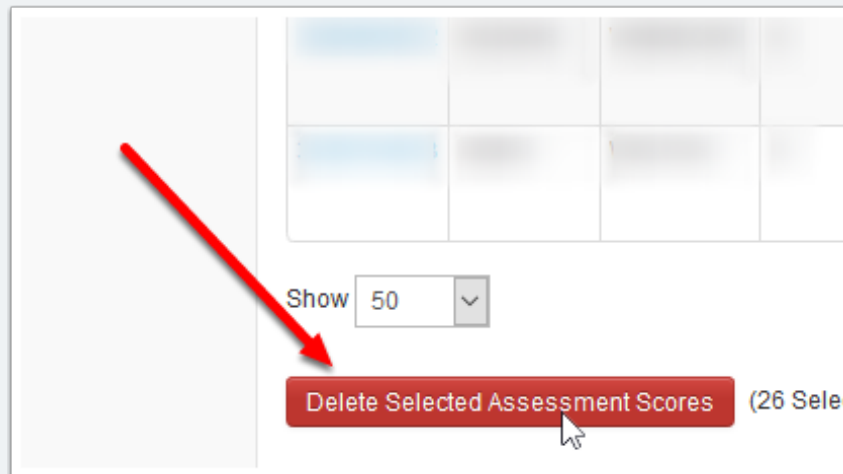

Deleting student responses from an Illuminate assessment

Click "Delete Selected Assessment Scores"

Scroll to the bottom of the page, then click on the "Delete Selected Assessment Scores" button to remove the scores.